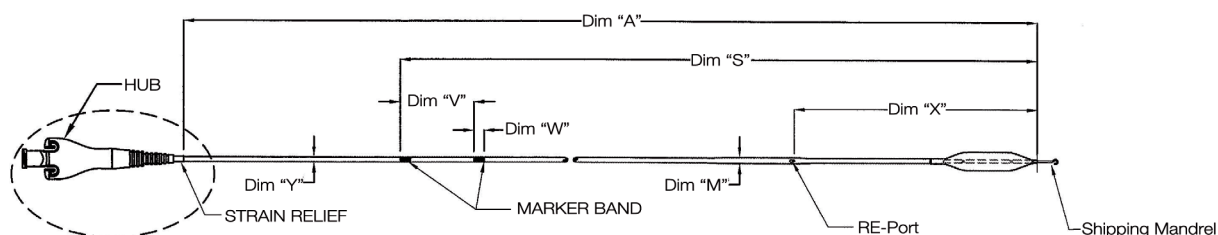

SLEEK™

RX PTA Balloon Dilatation Catheter

The .014" Rapid-Exchange
Balloon dedicated to treat
femoral to infrapopliteal
lesions

Cordis™

The SLEEK™ Rapid-Exchange Balloon for trackability across infrapopliteal lesions

Ultra low profile balloons designed specifically for accessing distal lesions

- 40-220 mm balloon lengths
- 2-4 mm balloon diameters
- 150 cm shaft lengths

Deliverability and crossability in infrapopliteal lesions

- Trackability in a single-operator, rapid-exchange platform
- Lubricious coating on the balloon and the distal shaft
- Low profile 4F sheath introducer compatibility for all sizes
- Stainless steel hypotube shaft
- Nylon balloon material combines flexibility and durability with lower compliance
- High rated burst pressures of up to 16 atm
- Short balloon shoulders for precise, controlled dilatation

SLEEK™ Catheter

.014" rapid-exchange balloon

Ordering Information

Balloon OD x Length (mm x cm)	Rated Burst Pressure (atm)	Recommended Sheath Fit (F)	Catalogue Number	Shaft Length (cm) 150
2 X 4	16	4	425-2004	X
2 x 12	15	4	425-2012	X
2 x 15	15	4	425-2015	X
2 x 22	15	4	425-2022	X
2.5 x 4	16	4	425-2504	X
2.5 x 6	16	4	425-2506	X
2.5 x 12	15	4	425-2512	X
2.5 x 15	15	4	425-2515	X
2.5 x 22	15	4	425-2522	X
3 x 4	16	4	425-3004	X
3 x 6	16	4	425-3006	X
3 x 12	15	4	425-3012	X
3 x 15	15	4	425-3015	X
3 x 22	15	4	425-3022	X
3.5 x 4	16	4	425-3504	X
3.5 x 6	16	4	425-3506	X
3.5 x 12	15	4	425-3512	X
3.5 x 15	15	4	425-3515	X
3.5 x 22	15	4	425-3522	X
4 x 4	16	4	425-4004	X
4 x 6	16	4	425-4006	X
4 x 12	15	4	425-4012	X
4 x 15	15	4	425-4015	X
4 x 22	15	4	425-4022	X