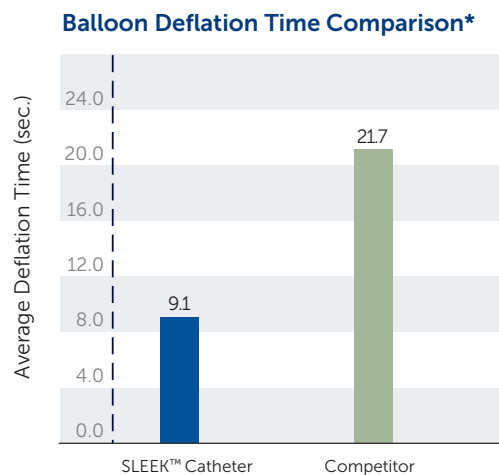

Ultra low profile balloons designed specifically for accessing distal lesions

- 40-220 mm balloon lengths
- 2-4 mm balloon diameters
- 150 cm shaft lengths

Deliverability and crossability in infrapopliteal lesions

- Trackability in a single-operator, rapid-exchange platform
- Lubricious coating on the balloon and the distal shaft
- Low profile 4F sheath introducer compatibility for all sizes
- Stainless steel hypotube shaft
- Nylon balloon material combines flexibility and durability with lower compliance
- High rated burst pressures of up to 16 atm
- Short balloon shoulders for precise, controlled dilatation

The SLEEK™ PTA Catheter provides fast deflation times and high rated burst pressure.

SLEEK™ PTA Catheter – superior balloon performance for infrapopliteal lesions

* Data on file 2008.

Product specifications