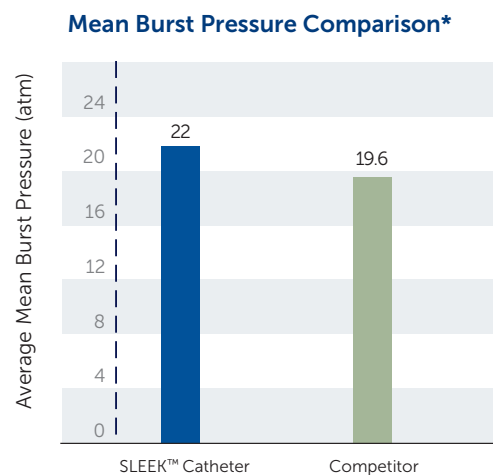

SLEEK™

RX PTA Balloon Dilatation Catheter

The .014" Rapid-Exchange
Balloon dedicated to treat
femoral to infrapopliteal
lesions

Cordis™

The SLEEK™ Rapid-Exchange Balloon for trackability across infrapopliteal lesions

Ultra low profile balloons designed specifically for accessing distal lesions

- 40-220 mm balloon lengths
- 2-4 mm balloon diameters
- 150 cm shaft lengths

Deliverability and crossability in infrapopliteal lesions

- Trackability in a single-operator, rapid-exchange platform
- Lubricious coating on the balloon and the distal shaft
- Low profile 4F sheath introducer compatibility for all sizes
- Stainless steel hypotube shaft
- Nylon balloon material combines flexibility and durability with lower compliance
- High rated burst pressures of up to 16 atm
- Short balloon shoulders for precise, controlled dilatation

The SLEEK™ PTA Catheter provides fast deflation times and high rated burst pressure.

SLEEK™ PTA Catheter – superior balloon performance for infrapopliteal lesions

* Data on file 2008.

Product specifications